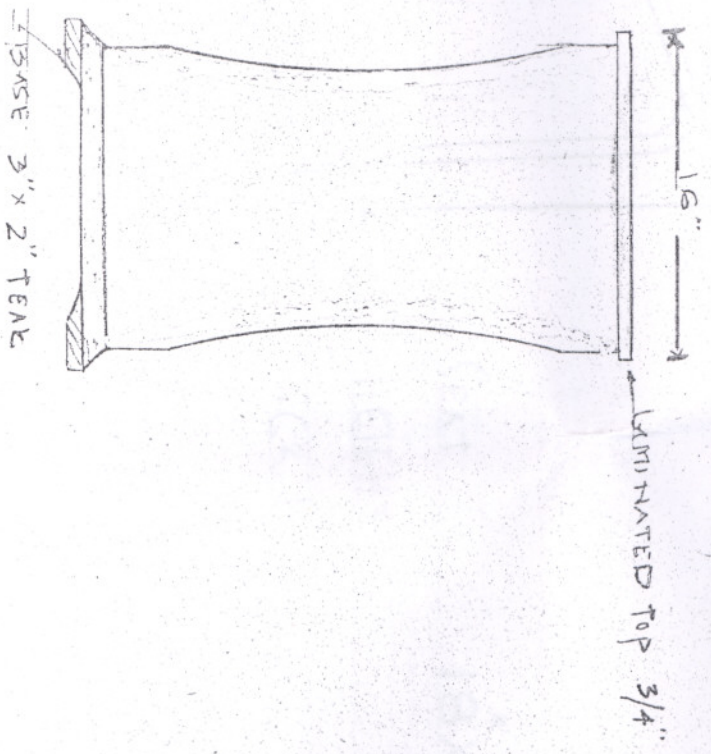

Answer - II

DESK FOR CLASS IX TO XII
GOLDEN BROWN TOP

TOP VIEW

FRONT VIEW

SIDE VIEW

CHAIR FOR CLASS IX TO XII

SEAT 18" X 16"
 HEIGHT 19"
 BACK FROM G.L. 36"

TOP VIEW

FRONT VIEW

SIDE VIEW

DESK FOR CLASS VI TO VIII
LIGHT BLUE

TOP VIEW

FRONT VIEW

SIDE VIEW

DESK FOR CLASS VI TO VIII
LIGHT BLUE

CHAIR FOR CLASS VI TO VIII

SEAT 18 X 16"

HEIGHT 17"

BACK FROM G.L. 34"

DESK FOR CLASS III TO V
PINK TOP

TOP VIEW

FRONT VIEW

SIDE VIEW

CHAIR FOR CLASS III TO V

SEAT 18 X 16"
 HEIGHT 16"
 BACK FROM G.L. 30"

TABLE FOR I AND II
PRINTED TOP.

PART OF HEXAGON.

TOP VIEW

FRONT VIEW

SIDE VIEW

CHAIR FOR CLASS I AND II

SEAT 14" X 14"