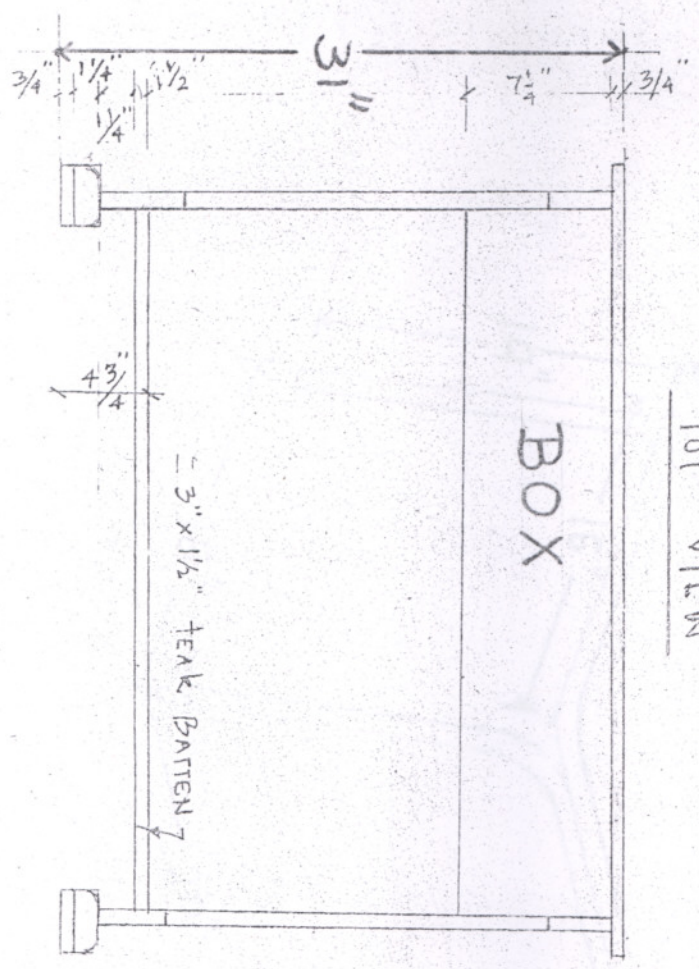

Answer - II

DESK FOR CLASS IX TO XII
GOLDEN BROWN TOP

TOP VIEW

FRONT VIEW

SIDE VIEW

CHAIR FOR CLASS IX TO XII

SEAT 18" X 16"
 HEIGHT 19"
 BACK FROM G.L. 36"

TOP VIEW

FRONT VIEW

SIDE VIEW

DESK FOR CLASS VI TO VIII
LIGHT BLUE

TOP VIEW

FRONT VIEW

SIDE VIEW

DESK FOR CLASS VI TO VIII
LIGHT BLUE

CHAIR FOR CLASS VI TO VIII

SEAT 18 X 16"

HEIGHT 17"

BACK FROM G.L. 34"

DESK FOR CLASS III TO V
PINK TOP

TOP VIEW

FRONT VIEW

SIDE VIEW

CHAIR FOR CLASS III TO V

SEAT 18 X 16"
 HEIGHT 16"
 BACK FROM G.L. 30"

TABLE FOR I AND II
PRINTED TOP.

PART OF HEXAGON.

TOP VIEW

FRONT VIEW

SIDE VIEW

CHAIR FOR CLASS I AND II

SEAT 14" X 14"