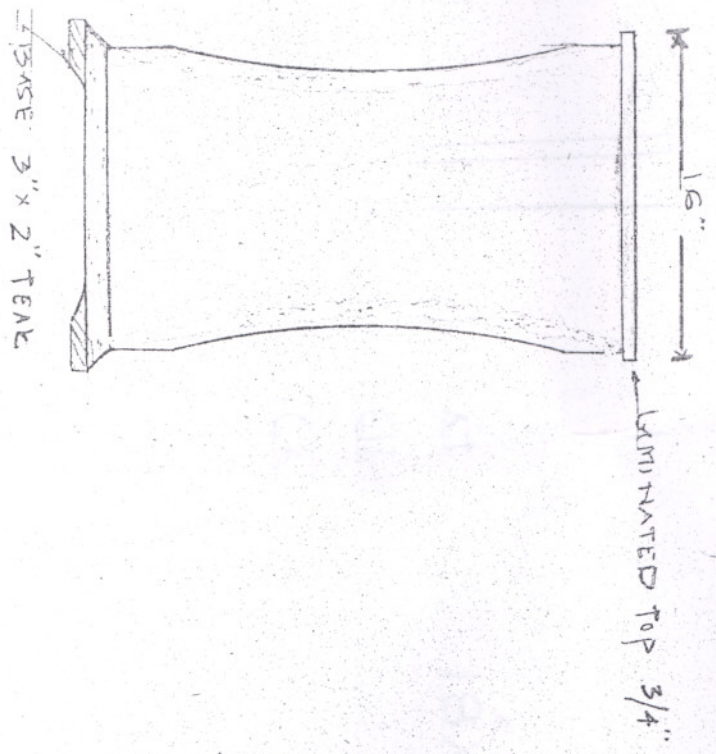

Answer - II

DESK FOR CLASS IX TO XII
GOLDEN BROWN TOP

TOP VIEW

FRONT VIEW

SIDE VIEW

CHAIR FOR CLASS IX TO XII

SEAT 18" X 16"
 HEIGHT 19"
 BACK FROM G.L. 36"

TOP VIEW

FRONT VIEW

SIDE VIEW

DESK FOR CLASS VI TO VIII
LIGHT BLUE

TOP VIEW

FRONT VIEW

SIDE VIEW

DESK FOR CLASS VI TO VIII
LIGHT BLUE

CHAIR FOR CLASS VI TO VIII

SEAT 18 X 16"

HEIGHT 17"

BACK FROM G.L. 34"

DESK FOR CLASS III TO V
PINK TOP

TOP VIEW

FRONT VIEW

SIDE VIEW

CHAIR FOR CLASS III TO V

SEAT 18 X 16"
 HEIGHT 16"
 BACK FROM G.L. 30"

TABLE FOR I AND II
PRINTED TOP.

PART OF HEXAGON.

TOP VIEW

FRONT VIEW

SIDE VIEW

CHAIR FOR CLASS I AND II

SEAT 14" X 14"