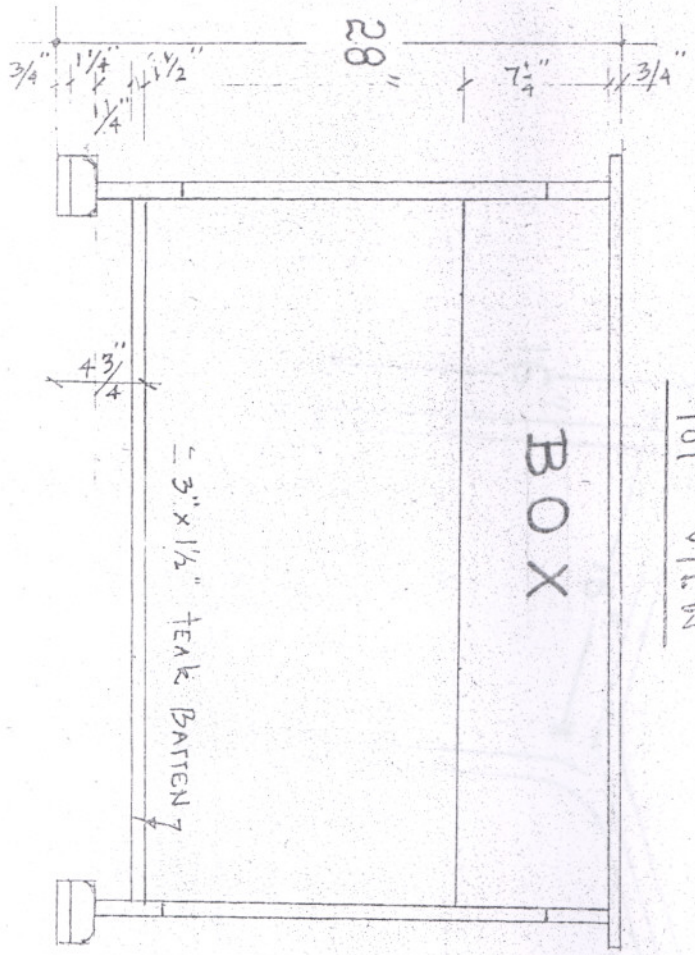

Answer - II

DESK FOR CLASS IX TO XII
GOLDEN BROWN TOP

TOP VIEW

FRONT VIEW

SIDE VIEW

CHAIR FOR CLASS IX TO XII

SEAT 18" X 16"
 HEIGHT 19"
 BACK FROM G.L. 36"

TOP VIEW

SEAT 18 X 16"

HEIGHT 17"

BACK FROM G.L. 34"

DESK FOR CLASS III TO V
PINK TOP

TOP VIEW

FRONT VIEW

SIDE VIEW

CHAIR FOR CLASS III TO V

SEAT 18 X 16"
 HEIGHT 16"
 BACK FROM G.L. 30"

TABLE FOR I AND II
PRINTED TOP.

PART OF HEXAGON.

TOP VIEW

FRONT VIEW

SIDE VIEW

CHAIR FOR CLASS I AND II

SEAT 14" X 14"

HEIGHT 14"

BACK FROM G.L. 28"