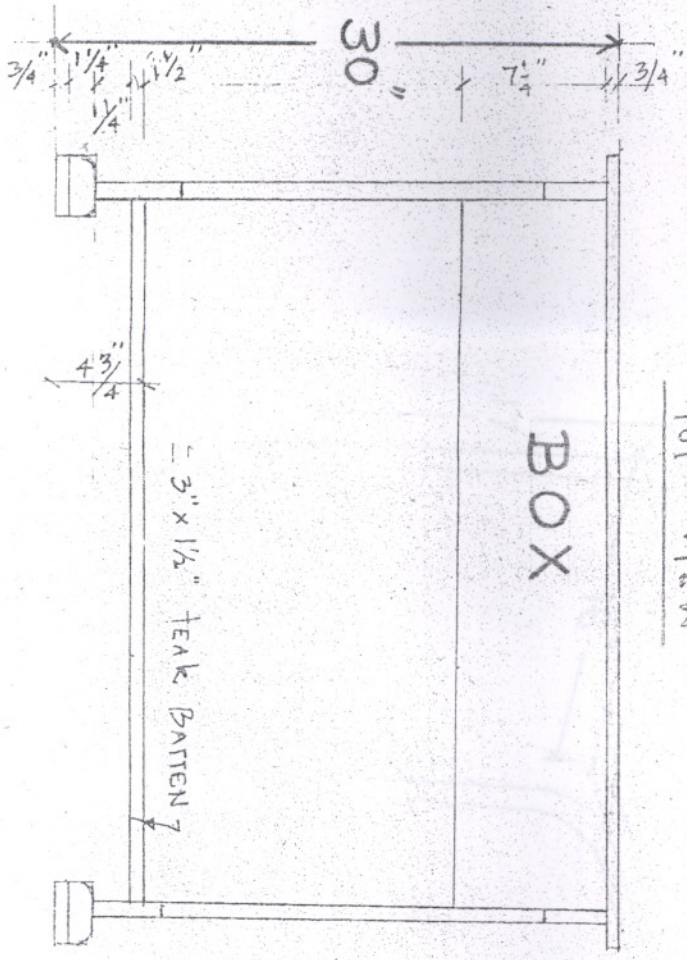

Answer - II

DESK FOR CLASS IX TO XII
GOLDEN BROWN TOP

TOP VIEW

FRONT VIEW

SIDE VIEW

CHAIR FOR CLASS IX TO XII

SEAT 18" X 16"
 HEIGHT 19"
 BACK FROM G.L. 36"

TOP VIEW

FRONT VIEW

SIDE VIEW

DESK FOR CLASS VI TO VIII
LIGHT BLUE

TOP VIEW

FRONT VIEW

SIDE VIEW

DESK FOR CLASS VI TO VIII
LIGHT BLUE

CHAIR FOR CLASS VI TO VIII

SEAT 18 X 16"

HEIGHT 17"

BACK FROM G.L. 34"

DESK FOR CLASS III TO V
PINK TOP

TOP VIEW

FRONT VIEW

SIDE VIEW

CHAIR FOR CLASS III TO V

SEAT 18 X 16"
 HEIGHT 16"
 BACK FROM G.L. 30"

TABLE FOR I AND II
PRINTED TOP.

PART OF HEXAGON.

TOP VIEW

FRONT VIEW

SIDE VIEW

CHAIR FOR CLASS I AND II

SEAT 14" X 14"