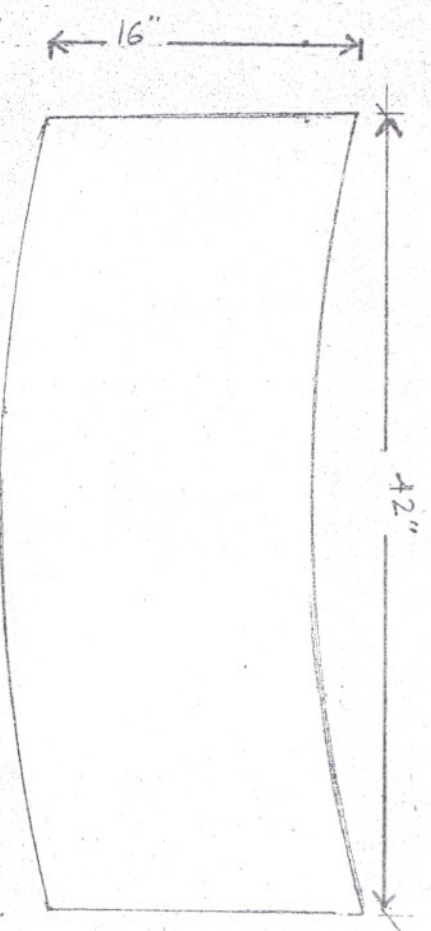

Answer - II

DESK FOR CLASS IX TO XII
GOLDEN BROWN TOP

TOP VIEW

FRONT VIEW

SIDE VIEW

CHAIR FOR CLASS IX TO XII

SEAT 18" X 16"
 HEIGHT 19"
 BACK FROM G.L. 36"

TOP VIEW

FRONT VIEW

SIDE VIEW

DESK FOR CLASS VI TO VIII
LIGHT BLUE

TOP VIEW

FRONT VIEW

SIDE VIEW

DESK FOR CLASS VI TO VIII
LIGHT BLUE

CHAIR FOR CLASS VI TO VIII

SEAT 18 X 16"

HEIGHT 17"

BACK FROM G.L. 34"

DESK FOR CLASS III TO V
PINK TOP

TOP VIEW

FRONT VIEW

SIDE VIEW

CHAIR FOR CLASS III TO V

SEAT 18 X 16"
 HEIGHT 16"
 BACK FROM G.L. 30"

TABLE FOR I AND II
PRINTED TOP.

PART OF HEXAGON.

TOP VIEW

FRONT VIEW

SIDE VIEW

CHAIR FOR CLASS I AND II

SEAT 14" X 14"