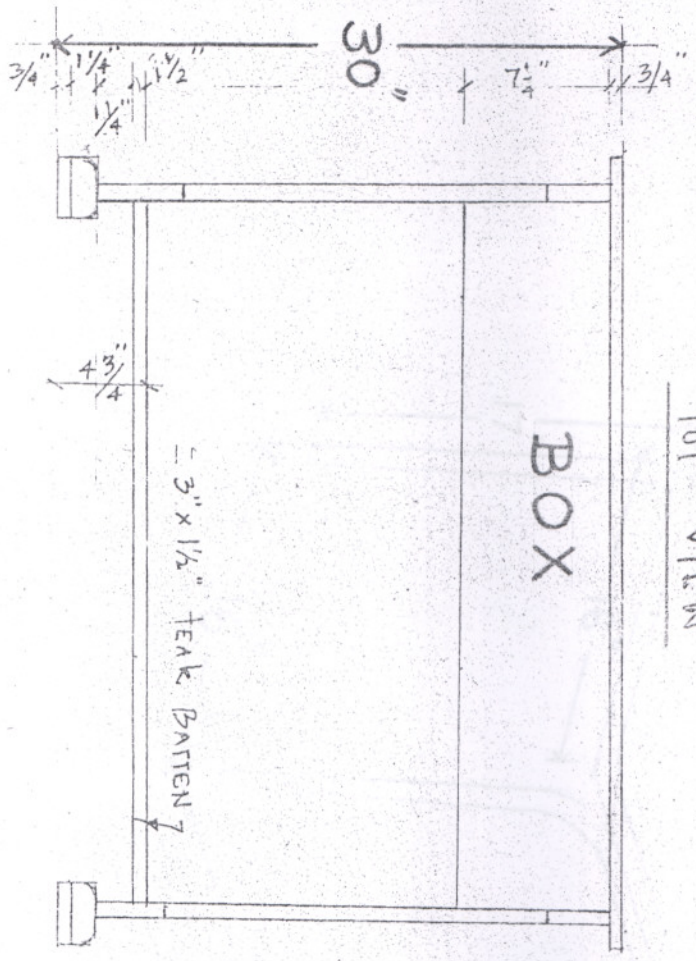

Answer - II

DESK FOR CLASS IX TO XII
GOLDEN BROWN TOP

TOP VIEW

FRONT VIEW

SIDE VIEW

CHAIR FOR CLASS IX TO XII

SEAT 18" X 16"
 HEIGHT 19"
 BACK FROM G.L. 36"

TOP VIEW

FRONT VIEW

SIDE VIEW

DESK FOR CLASS VI TO VIII
LIGHT BLUE

TOP VIEW

FRONT VIEW

SIDE VIEW

DESK FOR CLASS VI TO VIII
LIGHT BLUE

CHAIR FOR CLASS VI TO VIII

SEAT 18 X 16"

HEIGHT 17"

BACK FROM G.L. 34"

DESK FOR CLASS III TO V
PINK TOP

TOP VIEW

FRONT VIEW

SIDE VIEW

CHAIR FOR CLASS III TO V

SEAT 18 X 16"
 HEIGHT 16"
 BACK FROM G.L. 30"

TABLE FOR I AND II
PRINTED TOP.

PART OF HEXAGON.

TOP VIEW

FRONT VIEW

SIDE VIEW

CHAIR FOR CLASS I AND II

SEAT 14" X 14"