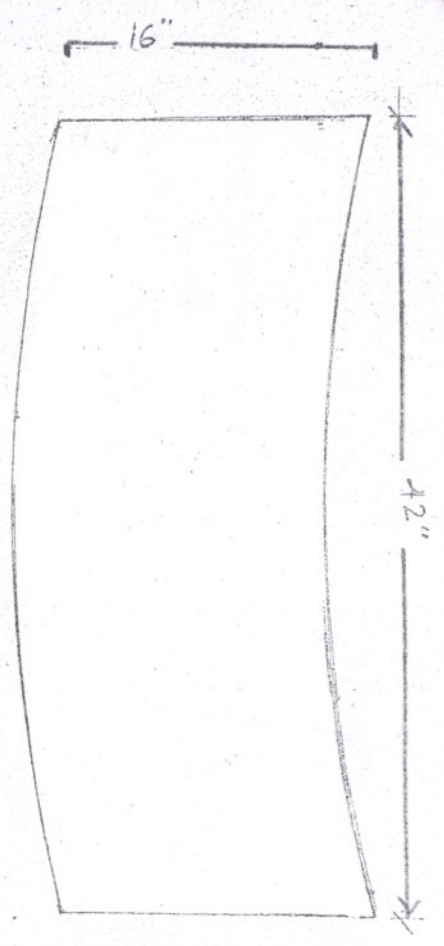

Answer - II

DESK FOR CLASS IX TO XII
GOLDEN BROWN TOP

TOP VIEW

FRONT VIEW

SIDE VIEW

CHAIR FOR CLASS IX TO XII

SEAT 18" X 16"
 HEIGHT 19"
 BACK FROM G.L. 36"

TOP VIEW

FRONT VIEW

SIDE VIEW

DESK FOR CLASS VI TO VIII
LIGHT BLUE

TOP VIEW

FRONT VIEW

SIDE VIEW

DESK FOR CLASS VI TO VIII
LIGHT BLUE

CHAIR FOR CLASS VI TO VIII

SEAT 18 X 16"

HEIGHT 17"

BACK FROM G.L. 34"

DESK FOR CLASS III TO V
PINK TOP

TOP VIEW

FRONT VIEW

SIDE VIEW

CHAIR FOR CLASS III TO V

SEAT 18 X 16"
 HEIGHT 16"
 BACK FROM G.L. 30"

TABLE FOR I AND II
PRINTED TOP.

PART OF HEXAGON.

TOP VIEW

FRONT VIEW

SIDE VIEW

CHAIR FOR CLASS I AND II

SEAT 14" X 14"