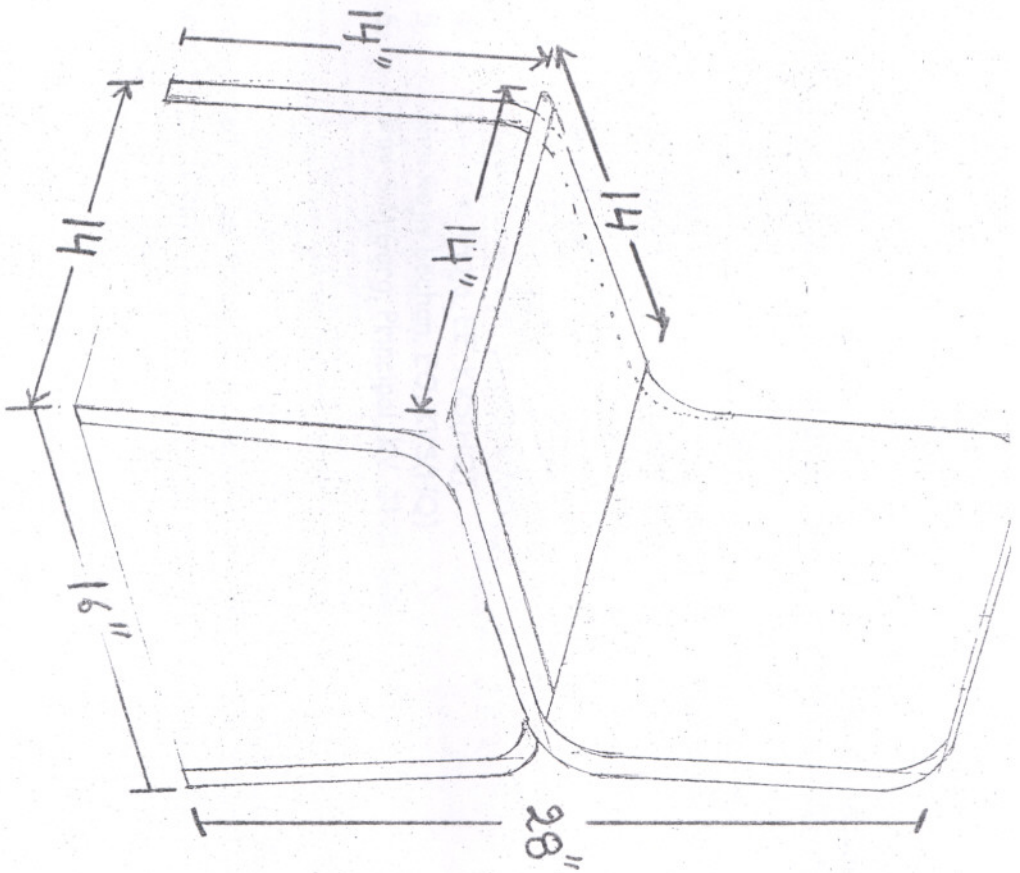

SEAT 18 X 16"

HEIGHT 17"

BACK FROM G.L. 34"

DESK FOR CLASS III TO V
PINK TOP

TOP VIEW

FRONT VIEW

SIDE VIEW

CHAIR FOR CLASS III TO V

SEAT 18 X 16"
 HEIGHT 16"
 BACK FROM G.L. 30"

TABLE FOR I AND II
PRINTED TOP.

PART OF HEXAGON.

TOP VIEW

FRONT VIEW

SIDE VIEW

CHAIR FOR CLASS I AND II

SEAT 14" X 14"

HEIGHT 14"

BACK FROM G.L. 28"