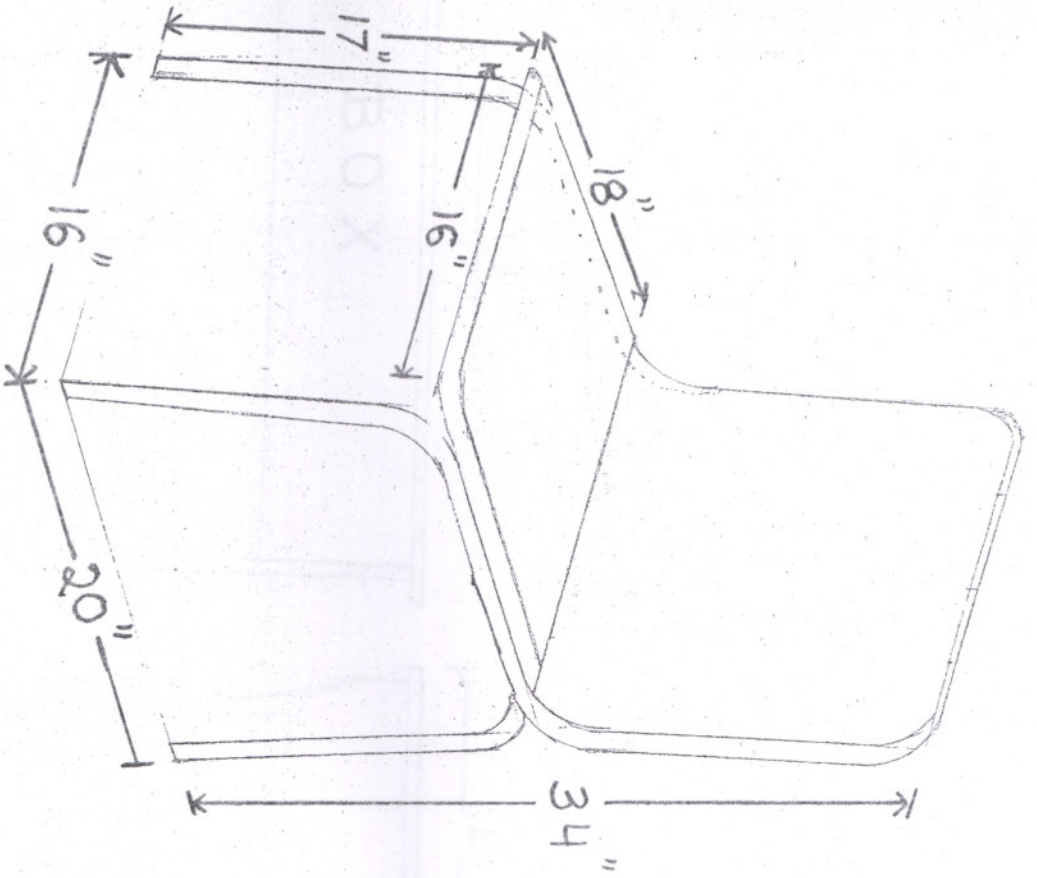

CHAIR FOR CLASS VI TO VIII

SEAT 18 X 16"

HEIGHT 17"

BACK FROM G.L. 34"