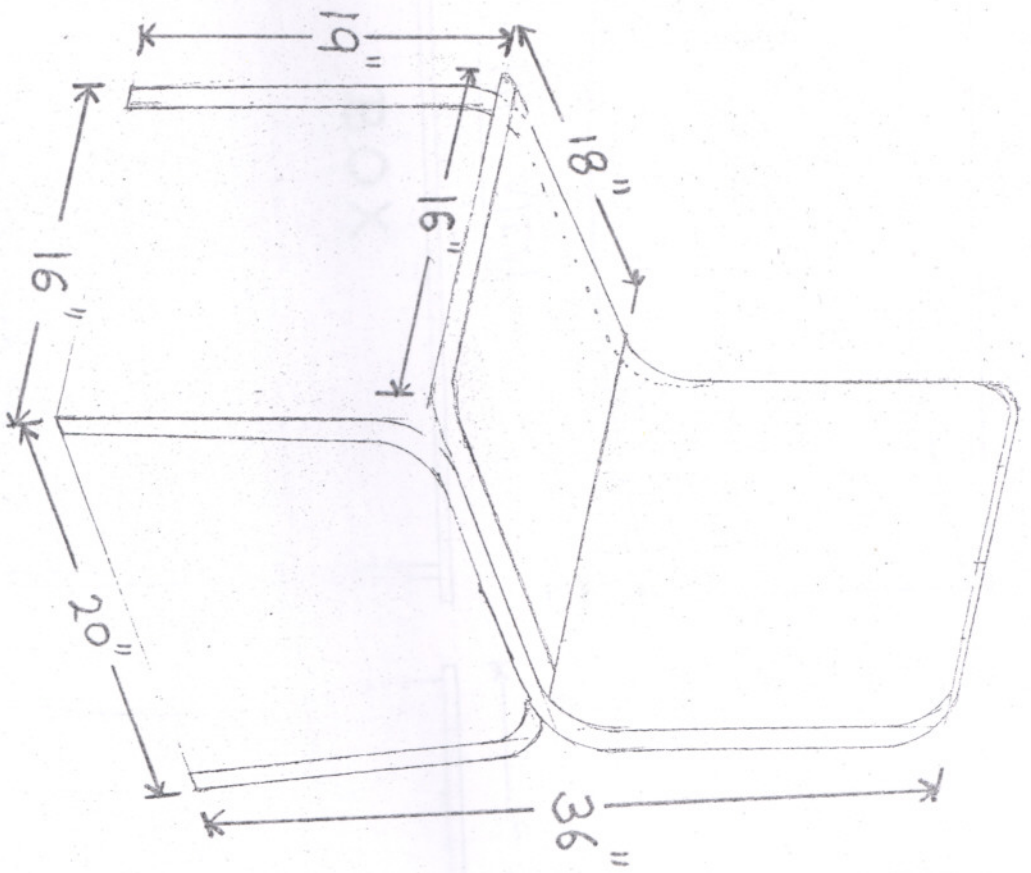

Answer - II

DESK FOR CLASS IX TO XII
GOLDEN BROWN TOP

TOP VIEW

FRONT VIEW

SIDE VIEW

CHAIR FOR CLASS IX TO XII

SEAT 18" X 16"
 HEIGHT 19"
 BACK FROM G.L. 36"

TOP VIEW

SEAT 18 X 16"

HEIGHT 17"

BACK FROM G.L. 34"

DESK FOR CLASS III TO V
PINK TOP

TOP VIEW

FRONT VIEW

SIDE VIEW

CHAIR FOR CLASS III TO V

SEAT 18 X 16"
 HEIGHT 16"
 BACK FROM G.L. 30"

TABLE FOR I AND II
PRINTED TOP.

PART OF HEXAGON.

TOP VIEW

FRONT VIEW

SIDE VIEW

CHAIR FOR CLASS I AND II

SEAT 14" X 14"

HEIGHT 14"

BACK FROM G.L. 28"