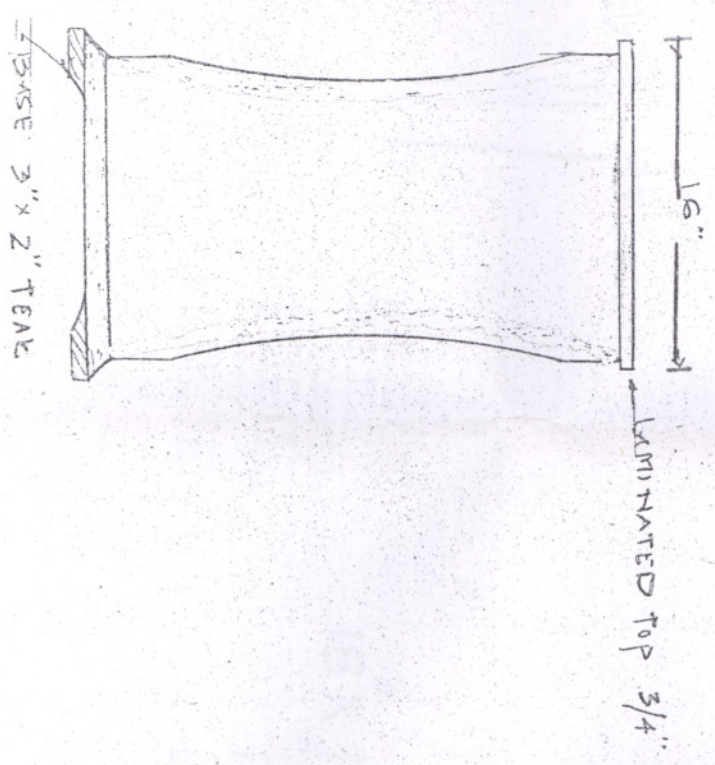

Answer - II

DESK FOR CLASS IX TO XII
GOLDEN BROWN TOP

TOP VIEW

FRONT VIEW

SIDE VIEW

CHAIR FOR CLASS IX TO XII

SEAT 18" X 16"
 HEIGHT 19"
 BACK FROM G.L. 36"

TOP VIEW

FRONT VIEW

SIDE VIEW

DESK FOR CLASS VI TO VIII
LIGHT BLUE

TOP VIEW

FRONT VIEW

SIDE VIEW

DESK FOR CLASS VI TO VIII
LIGHT BLUE

CHAIR FOR CLASS VI TO VIII

SEAT 18 X 16"

HEIGHT 17"

BACK FROM G.L. 34"

DESK FOR CLASS III TO V
PINK TOP

TOP VIEW

FRONT VIEW

SIDE VIEW

CHAIR FOR CLASS III TO V

SEAT 18 X 16"
 HEIGHT 16"
 BACK FROM G.L. 30"

TABLE FOR I AND II
PRINTED TOP.

PART OF HEXAGON.

TOP VIEW

FRONT VIEW

SIDE VIEW

CHAIR FOR CLASS I AND II

SEAT 14" X 14"