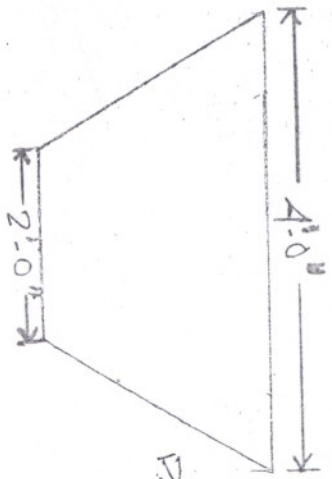

Answer - II

DESK FOR CLASS IX TO XII
GOLDEN BROWN TOP

TOP VIEW

FRONT VIEW

SIDE VIEW

CHAIR FOR CLASS IX TO XII

SEAT 18" X 16"
 HEIGHT 19"
 BACK FROM G.L. 36"

TOP VIEW

SEAT 18 X 16"

HEIGHT 17"

BACK FROM G.L. 34"

DESK FOR CLASS III TO V
PINK TOP

TOP VIEW

FRONT VIEW

SIDE VIEW

CHAIR FOR CLASS III TO V

SEAT 18 X 16"
 HEIGHT 16"
 BACK FROM G.L. 30"

TABLE FOR I AND II
PRINTED TOP.

PART OF HEXAGON.

TOP VIEW

FRONT VIEW

SIDE VIEW

CHAIR FOR CLASS I AND II

SEAT 14" X 14"

HEIGHT 14"

BACK FROM G.L. 28"