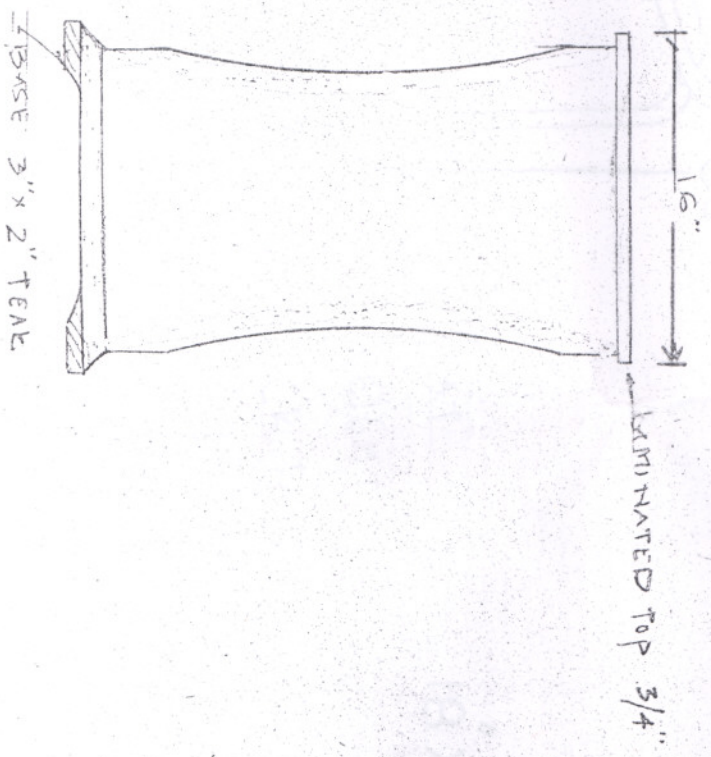

Answer - II

DESK FOR CLASS IX TO XII
GOLDEN BROWN TOP

TOP VIEW

FRONT VIEW

SIDE VIEW

CHAIR FOR CLASS IX TO XII

SEAT 18" X 16"
 HEIGHT 19"
 BACK FROM G.L. 36"

TOP VIEW

SEAT 18 X 16"

HEIGHT 17"

BACK FROM G.L. 34"

DESK FOR CLASS III TO V
PINK TOP

TOP VIEW

FRONT VIEW

SIDE VIEW

CHAIR FOR CLASS III TO V

SEAT 18 X 16"
 HEIGHT 16"
 BACK FROM G.L. 30"

TABLE FOR I AND II
PRINTED TOP.

PART OF HEXAGON.

TOP VIEW

FRONT VIEW

SIDE VIEW

CHAIR FOR CLASS I AND II

SEAT 14" X 14"

HEIGHT 14"

BACK FROM G.L. 28"