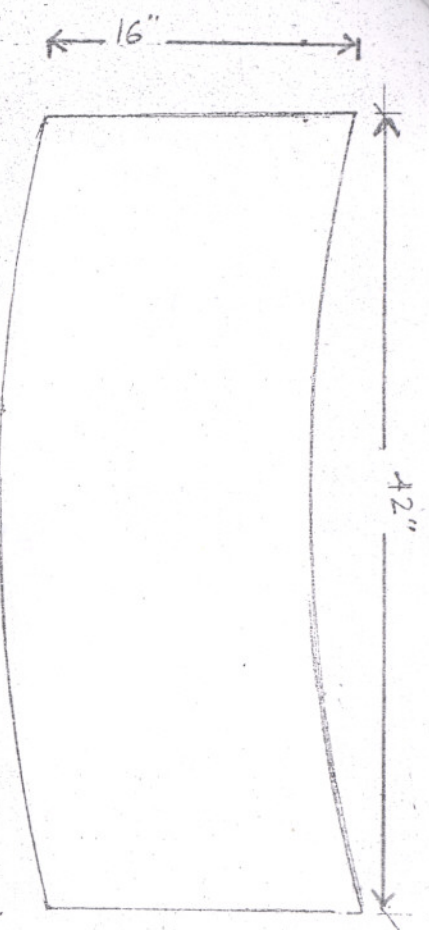

Answer - II

DESK FOR CLASS IX TO XII
GOLDEN BROWN TOP

TOP VIEW

FRONT VIEW

SIDE VIEW

CHAIR FOR CLASS IX TO XII

SEAT 18" X 16"
 HEIGHT 19"
 BACK FROM G.L. 36"

TOP VIEW

FRONT VIEW

SIDE VIEW

DESK FOR CLASS VI TO VIII
LIGHT BLUE

TOP VIEW

FRONT VIEW

SIDE VIEW

DESK FOR CLASS VI TO VIII
LIGHT BLUE

CHAIR FOR CLASS VI TO VIII

SEAT 18 X 16"

HEIGHT 17"

BACK FROM G.L. 34"

DESK FOR CLASS III TO V
PINK TOP

TOP VIEW

FRONT VIEW

SIDE VIEW

CHAIR FOR CLASS III TO V

SEAT 18 X 16"
 HEIGHT 16"
 BACK FROM G.L. 30"

TABLE FOR I AND II
PRINTED TOP.

PART OF HEXAGON.

TOP VIEW

FRONT VIEW

SIDE VIEW

CHAIR FOR CLASS I AND II

SEAT 14" X 14"