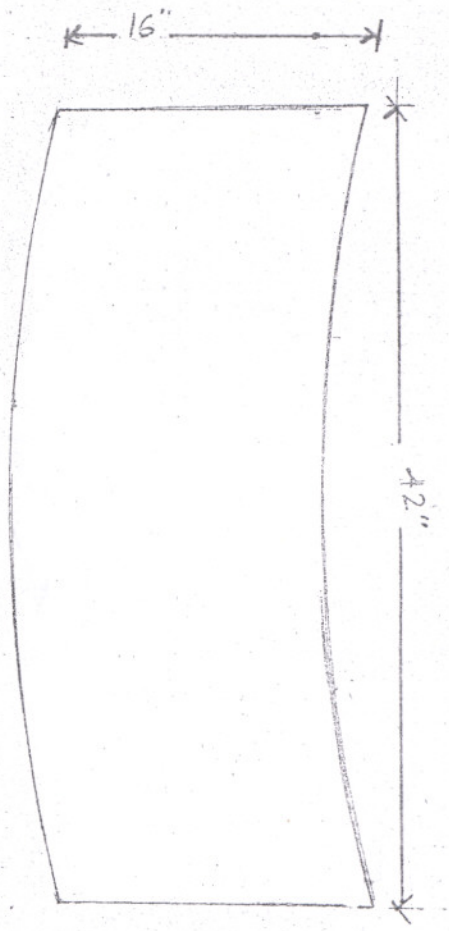

Answer - II

DESK FOR CLASS IX TO XII
GOLDEN BROWN TOP

TOP VIEW

FRONT VIEW

SIDE VIEW

CHAIR FOR CLASS IX TO XII

SEAT 18" X 16"
 HEIGHT 19"
 BACK FROM G.L. 36"

TOP VIEW

FRONT VIEW

SIDE VIEW

DESK FOR CLASS VI TO VIII
LIGHT BLUE

TOP VIEW

FRONT VIEW

SIDE VIEW

DESK FOR CLASS VI TO VIII
LIGHT BLUE

CHAIR FOR CLASS VI TO VIII

SEAT 18 X 16"

HEIGHT 17"

BACK FROM G.L. 34"

DESK FOR CLASS III TO V
PINK TOP

TOP VIEW

FRONT VIEW

SIDE VIEW

CHAIR FOR CLASS III TO V

SEAT 18 X 16"
 HEIGHT 16"
 BACK FROM G.L. 30"

TABLE FOR I AND II
PRINTED TOP.

PART OF HEXAGON.

TOP VIEW

FRONT VIEW

SIDE VIEW

CHAIR FOR CLASS I AND II

SEAT 14" X 14"