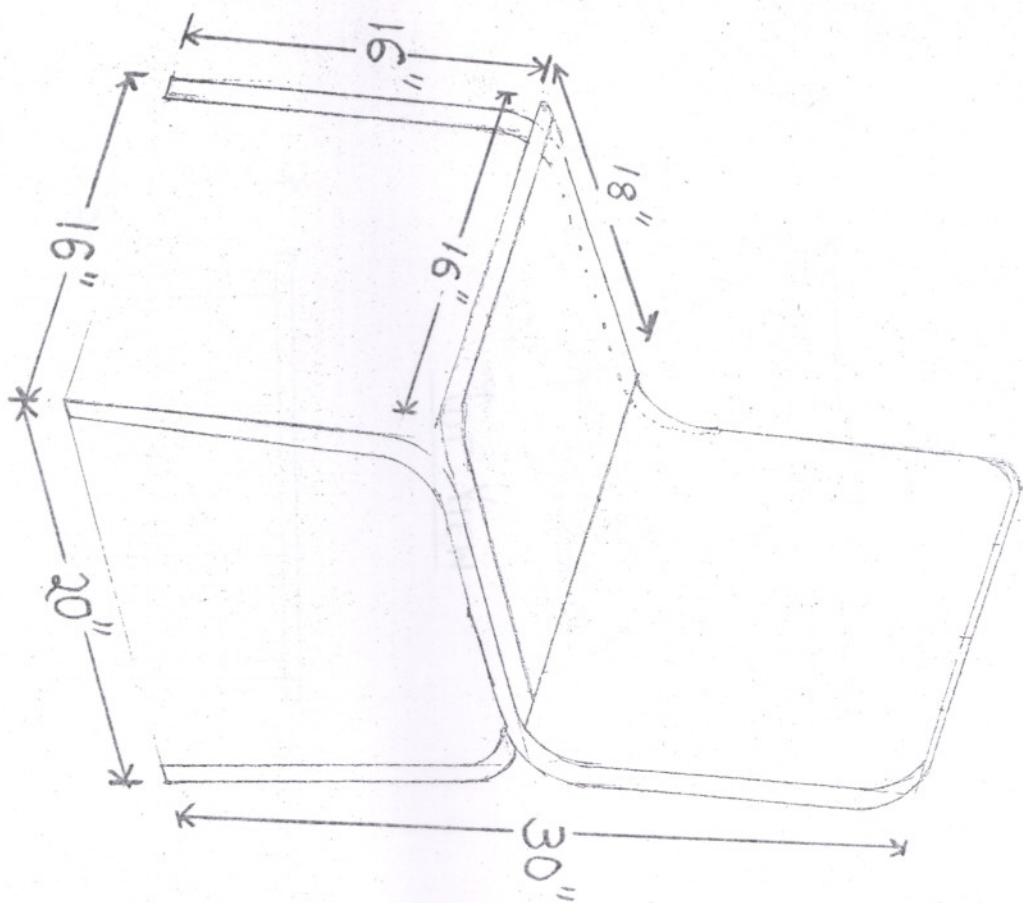

SEAT 18 X 16"

HEIGHT 17"

BACK FROM G.L. 34"

DESK FOR CLASS III TO V
PINK TOP

TOP VIEW

FRONT VIEW

SIDE VIEW

CHAIR FOR CLASS III TO V

SEAT 18 X 16"
 HEIGHT 16"
 BACK FROM G.L. 30"

TABLE FOR I AND II
PRINTED TOP.

PART OF HEXAGON.

TOP VIEW

FRONT VIEW

SIDE VIEW

CHAIR FOR CLASS I AND II

SEAT 14" X 14"

HEIGHT 14"

BACK FROM G.L. 28"